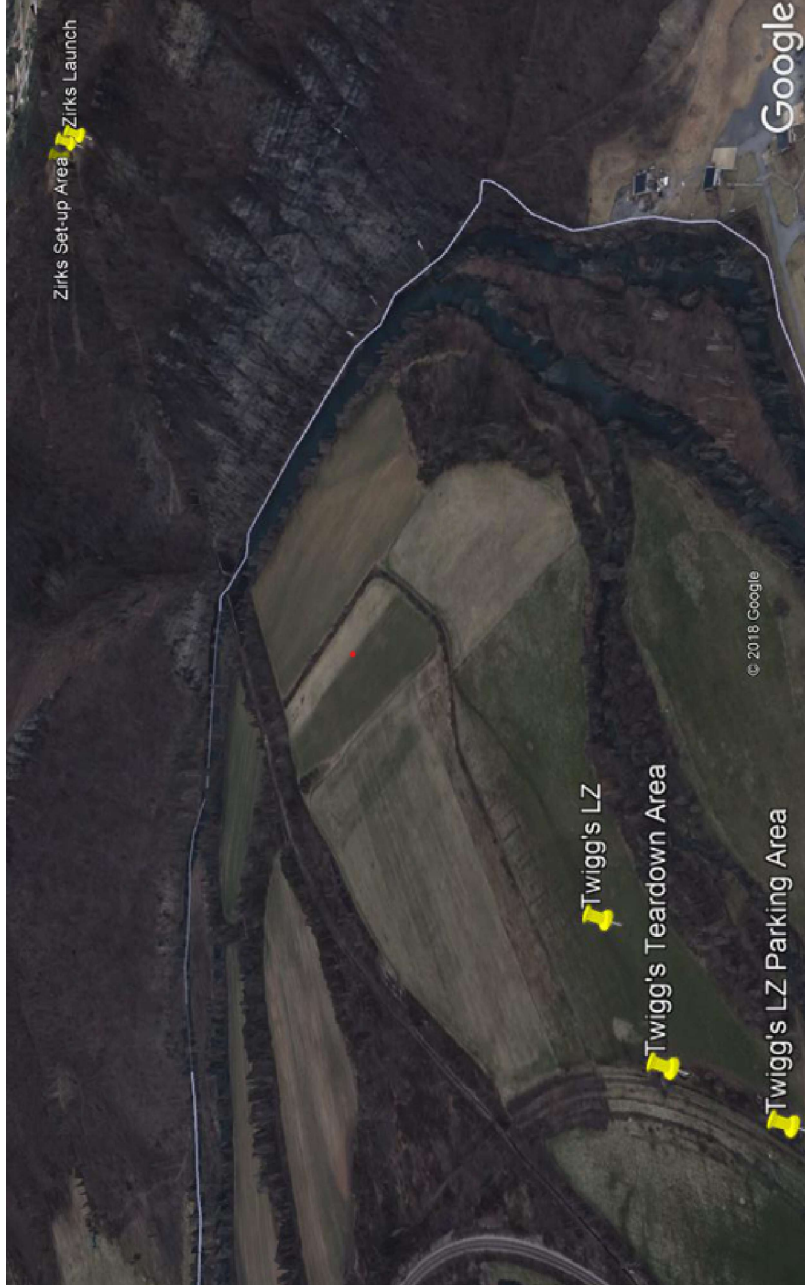

ZIRKS LZ

WIND STREAMER IS USUALLY PLACED IN LZ
LINE UP YOUR APPROACH ON THE STREAMER

PROJECT INFORMATION:

ZIRKS, CUMBERLAND

ZIRKS LZ

DRAWN BY:

BAH

DATE:

12/17/2024

PROJECT NUMBER:

DRAWING SCALE: NO SCALE

SHEET TITLE:

LOCATION PLAN

SKETCH NUMBER: